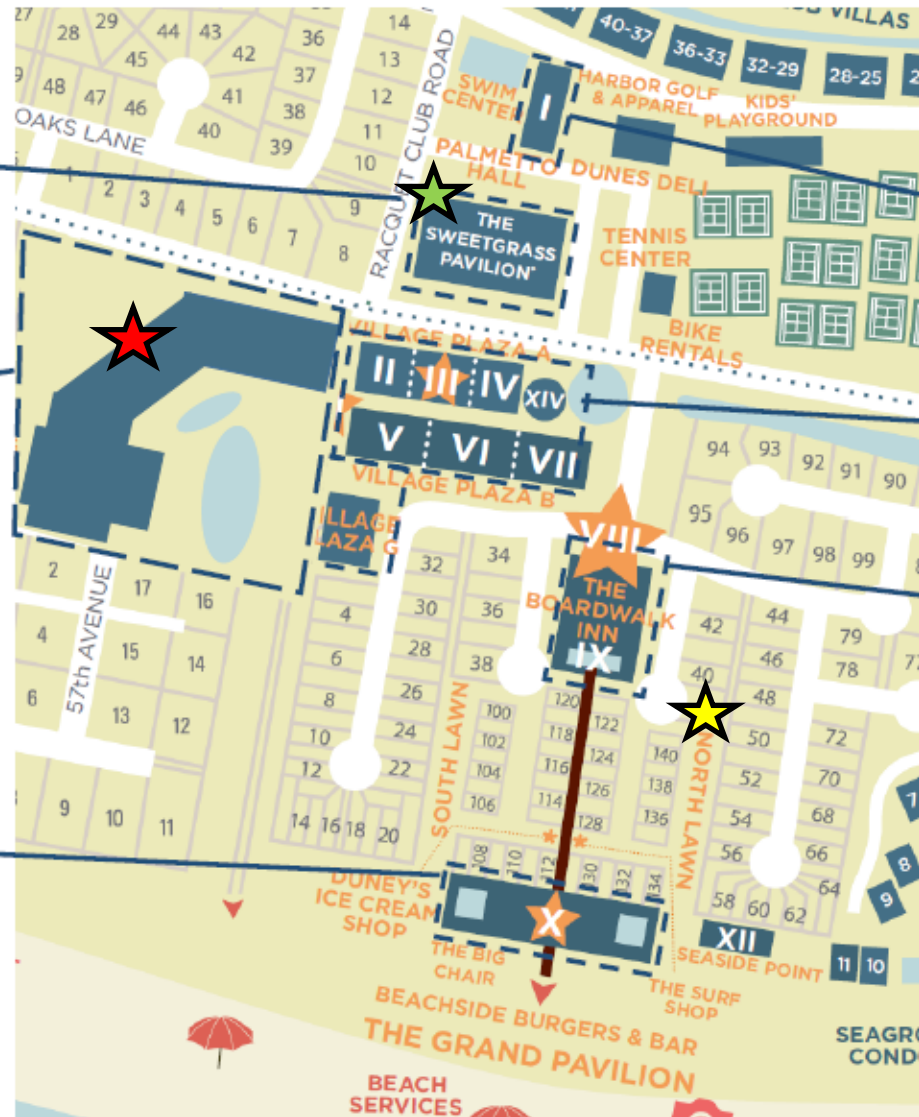

Wild Dunes Resort Map

- ★ Sunday -Evening reception– North Lawn
- ★ Monday -Trade Show & Meetings– Sweetgrass Pavilion (SGP)
- ★ Casino night– Sweetgrass Inn (SGI) Top floor terrace & Indigo Room)
- ★ Tuesday– General Sessions– Sweetgrass Inn– First floor meeting rooms
- ★ Sales Track– Sweetgrass Pavilion Palms Ballroom (same location as trade show)
- ★ 80's night– Sweetgrass Pavilion (SGP) Palms ballroom
- ★ Wednesday– General Sessions– Sweetgrass Inn (SGI)– First floor meeting rooms

Sweetgrass Pavilion (SGP) Conference Center:

Meeting Spaces:

- Palms Ballroom
- Tides Ballroom
- Sea Oats Office

The Sweetgrass Inn (SGI)

• Accommodations

• Meeting Spaces:

- Osprey Ballroom
- Avocet Boardroom
- Indigo Room & Rooftop

• Pools (2)

• Destination Spa

• Dining:

- The Laughing Gull
- The Oystercatcher lobby bar

The Grand Pavilion

• Pools (2)

- Dining Outlet: Beachside Burgers & Bar

Palmetto Hall

- Standalone Meeting Space
- (natural lighting and pool view)

The Residences at Sweetgrass

Accommodations

- Dining Outlets: Hudson's

Boardwalk Inn

• Accommodations

• Meeting Spaces:

- Boardwalk Inn Club Room
- Boardwalk Inn Boardroom

• Adult-Only Pool

- Dining: Coastal Provisions

- ★ **NORTH LAWN**– Sunday evening welcome reception from 5:30-6:30